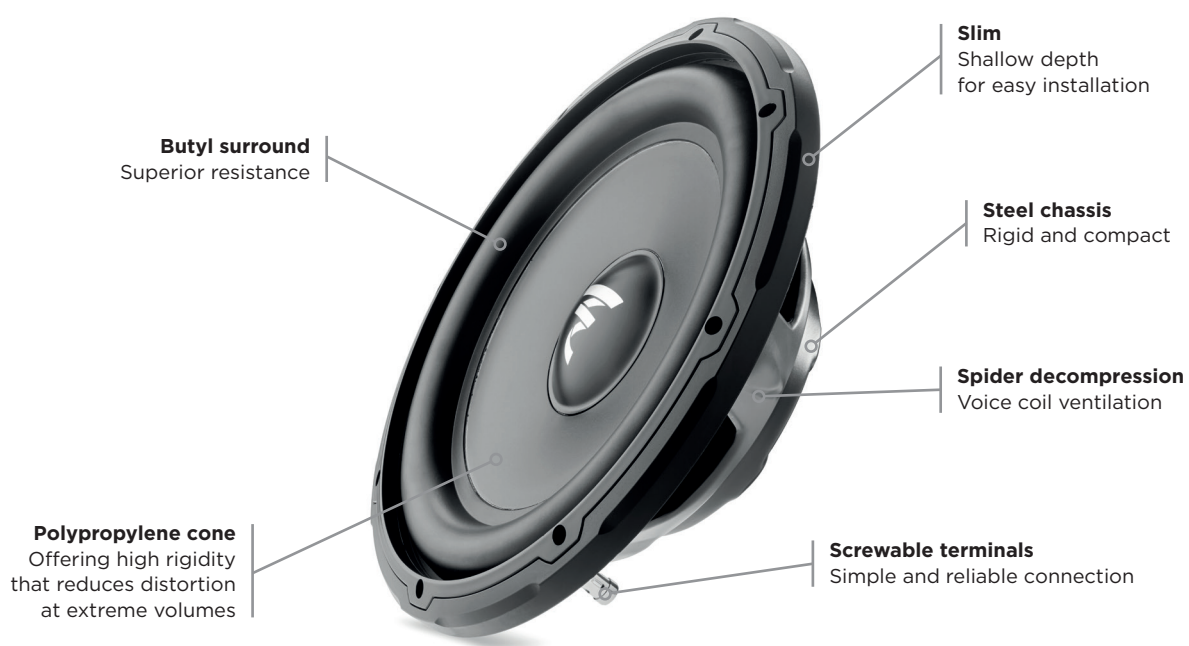

SUBWOOFERS

SUB 12 SLIM

Product sheet

Designed and developed in France, the Sub 12 Slim benefits from Focal's renowned savoir-faire. With its 30cm polypropylene cone, this subwoofer provides an excellent bass boost for any on-board audio system. It has a single-coil architecture for simplicity and efficacy. With a much shallower depth than a standard subwoofer, this product is easily installed into restricted spaces such as the sides of a car boot.

Key points

- Compact design
- A deep and powerful bass
- Efficacy as sealed box, from 15L
- Robust design
- Excellent power handling

Type	Bass-reflex sub
Diameter	30cm
Cone	Polypropylene
Magnet	Ferrite
Surround	Butyl
Max. power	560W
Nominal power	280W RMS
Sensitivity (2.83V/1m)	87dB
Impedance	4 Ω