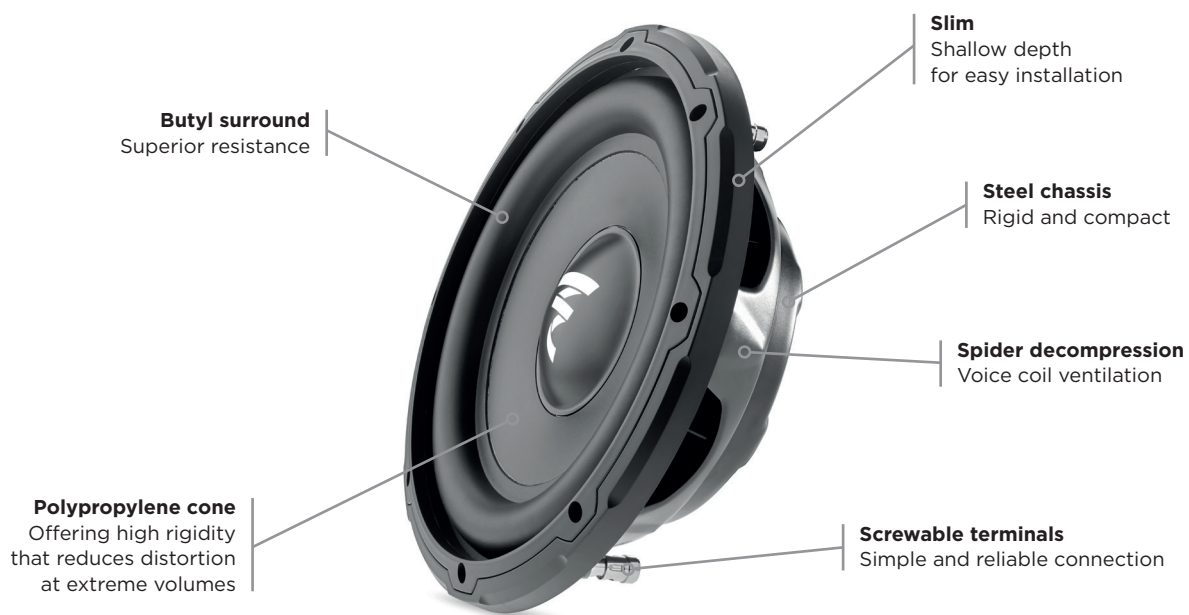

SUBWOOFERS

SUB 10 SLIM

Product sheet

Designed and developed in France, the Sub 10 Slim benefits from Focal's renowned savoir-faire. With its 25cm polypropylene cone, this subwoofer provides an excellent bass boost for any on-board audio system. It has a single-coil architecture for simplicity and efficacy. With a much shallower depth than a standard subwoofer, this product is easily installed into restricted spaces such as the sides of a car boot.

Key points

- Compact design
- A deep and powerful bass
- Efficacy as sealed box, from 10L
- Robust design
- Excellent power handling

Type	Bass-reflex sub
Diameter	25cm
Cone	Polypropylene
Magnet	Ferrite
Surround	Butyl
Max. power	460W
Nominal power	230W RMS
Sensitivity (2.83V/1m)	85dB
Impedance	4 Ω