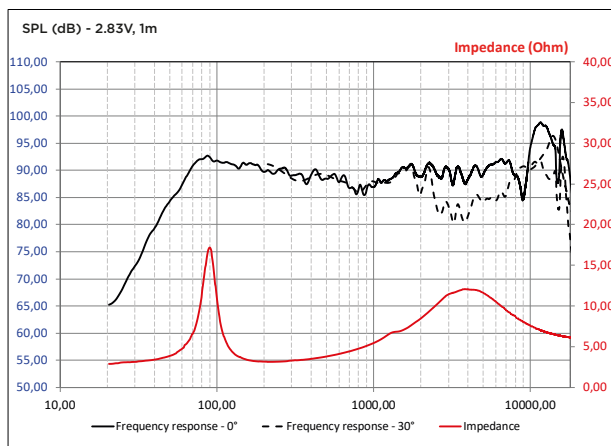

AUDITOR ACX 165 S

Technical Sheet

6.5" Woofer

- PP membrane, natural sound
- Inverted dome Mylar tweeter
- Compact dimensions, easy to install

SPECIFICATIONS

Nominal power	70W
Maximum power	140W
Sensitivity	93dB
Nom. impedance	4 Ω
Frequency response	60Hz-21kHz
Cone	Polypropylene
Surround	Butyl
VC diameter	25mm 1"
Net weight	750g

FREQUENCY RESPONSE/IMPEDANCE

PARAMETERS

Rdc	2.9 Ω
Fs	90Hz
Mms	14g
Cms	0.23mm/N
Vas	5.8 l
Qts	1
Qes	1.3
Qms	7
Bxl	4.3 N/A
Sd	137cm

MECHANICAL DRAWING