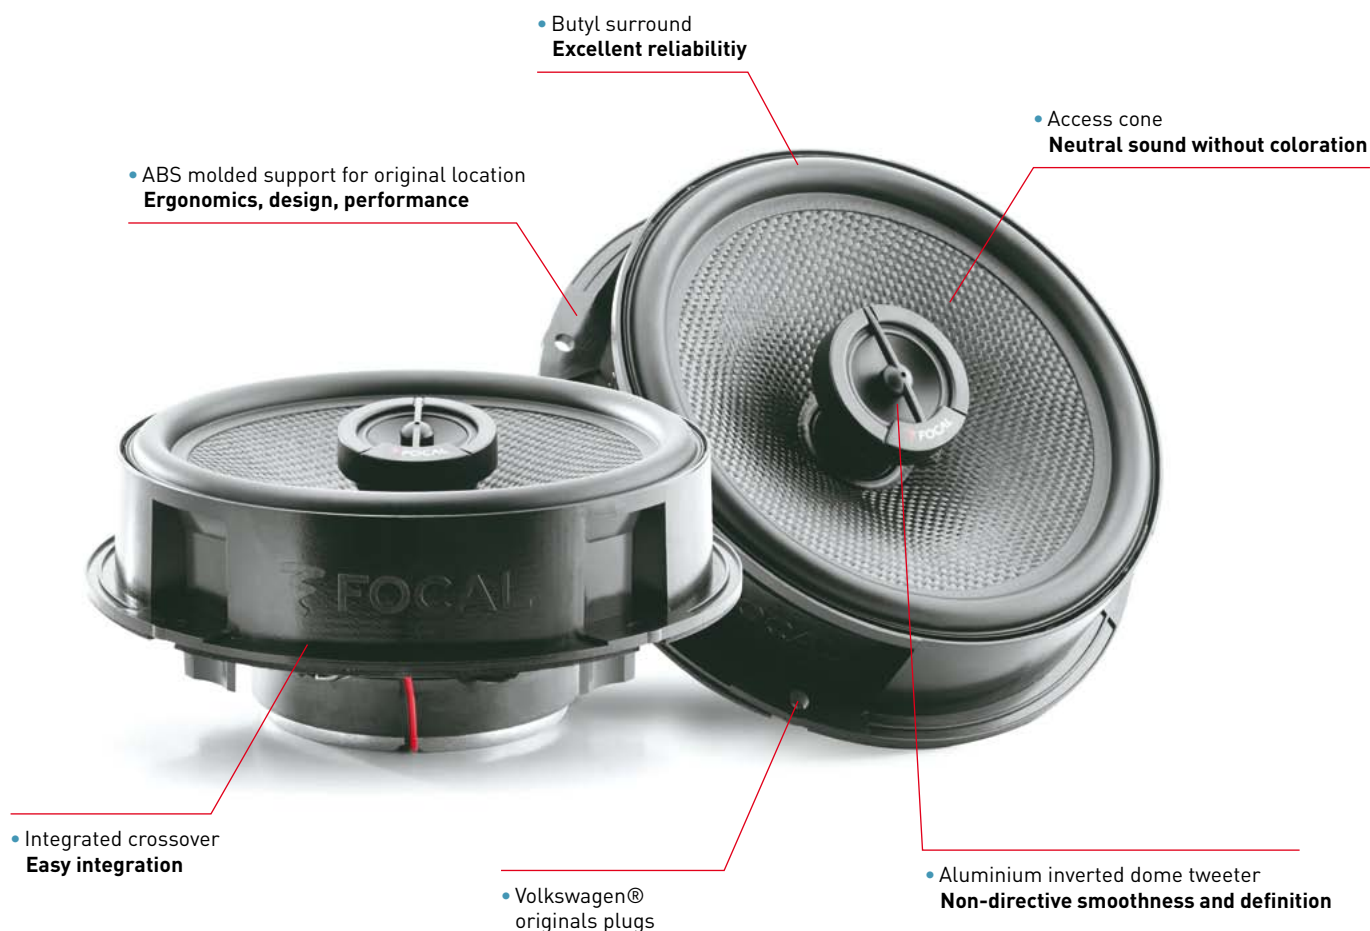

# PLUG&PLAY IC 165VW

## KEY POINTS

- Easy installation, 100% plug and play (original connectors) (1h max.)
- Original installation upgrade
- Respect of the original VOLKSWAGEN® connectors
- Audiophile quality sound
- Better precision in high frequencies

## TECHNICAL CHARACTERISTICS

**Woofers:** 6<sup>1</sup>/<sub>2</sub>" (165mm)

**Voice-coil diameter:** 1" (25mm)

**Voice-coil height:** 0<sup>7</sup>/<sub>16</sub>" (11.6mm)

**Magnet:** 3<sup>1</sup>/<sub>3</sub>" (85mm)

**Aluminium inverted dome TN44 tweeter**

**Max. power:** 120 Watts

**RMS power:** 60 Watts

**Sensitivity (2.83V/1m):** 92 dB

**Bandwidth:** 60 Hz – 20 kHz

**Nominal impedance:** 4 Ohms